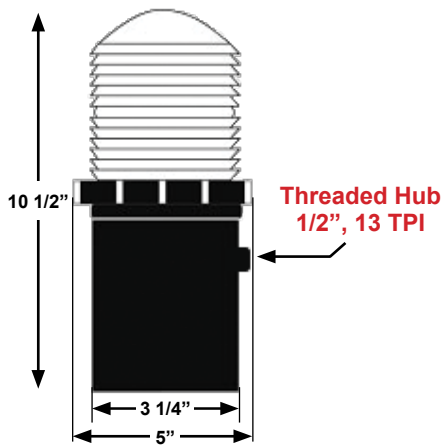

McDermott Light & Signal

BZLED

MOUNT AVAILABLE:

L-Bracket

Eyehook

Magnetic

Pipe

BZ SERIES

Long lasting, high-visibility
LED marker lights

Auto-off in daylight

SPECIFICATIONS:

- Range:** 1 - 3 miles
- Battery Life:** *Flashing* - See chart below
Steady - See chart below
- Material:** High-impact polycarbonate
- Weight:** 2 lbs.
- Dimensions:** 10 1/2" H x 3 1/4" W
- Mount:** Pipe, Magnetic, L-Bracket, Eyehook
- Flash Rates:** 10, 15, 24, 30 or 60 flashes per minute
- Available:** 180° or 240° Screens